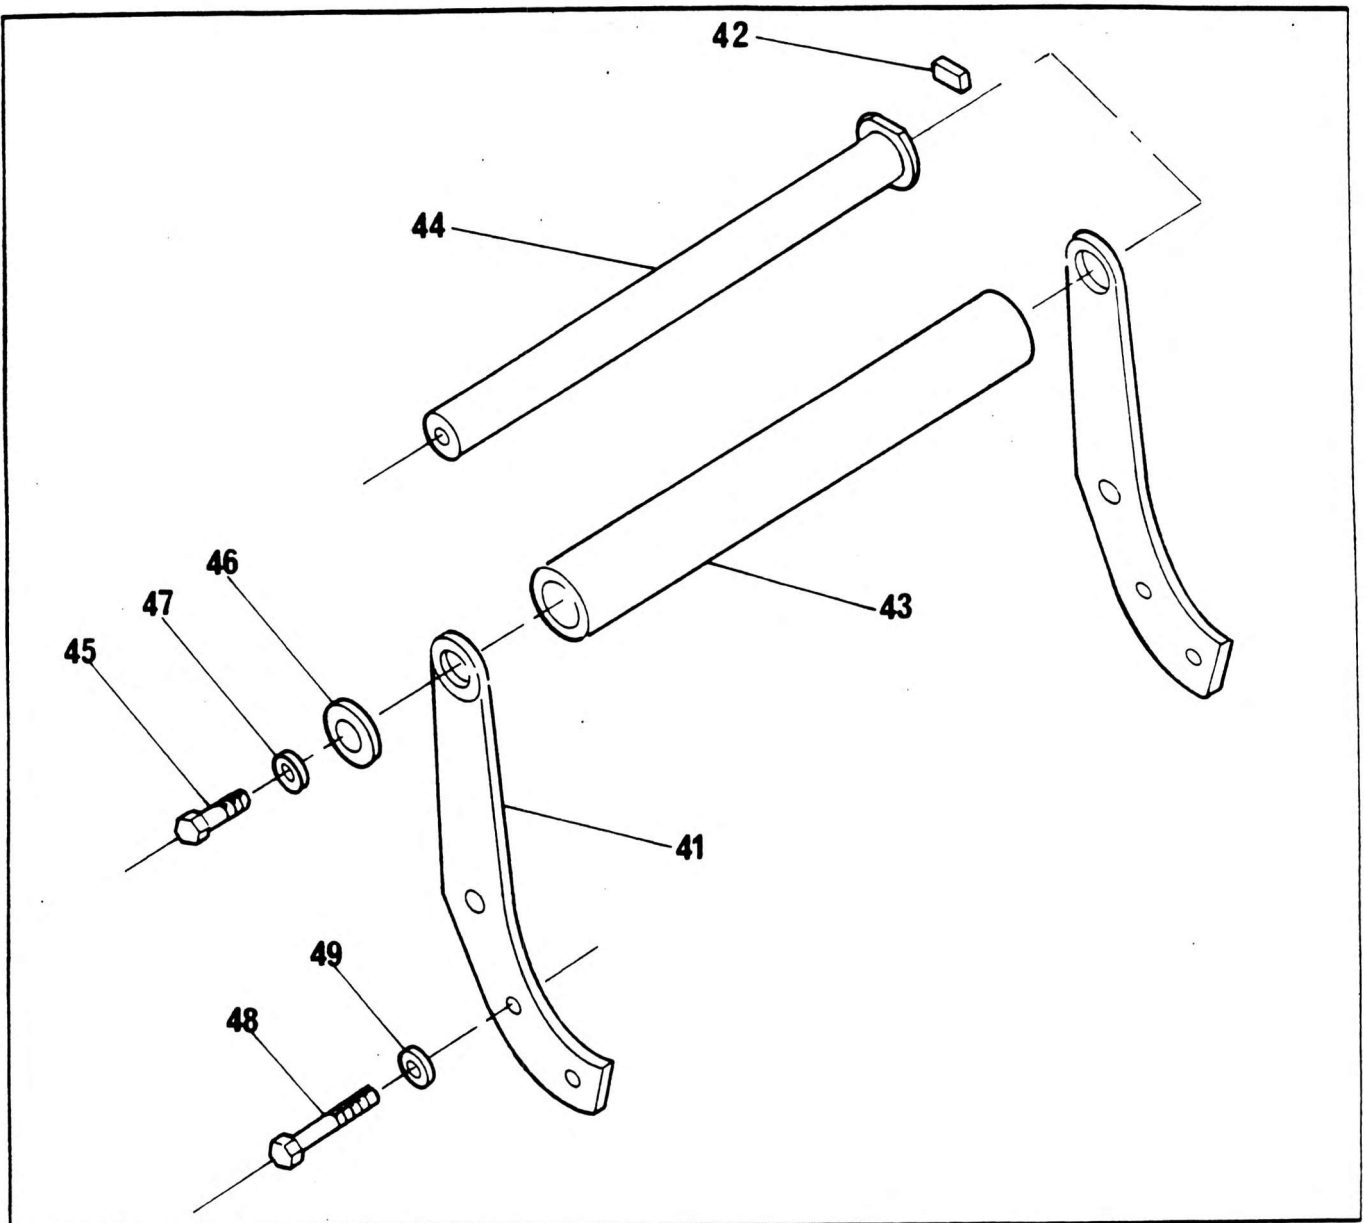

IDLER ASSEMBLY

NO.	PART NO.	QTY.	DESCRIPTION	NO.	PART NO.	QTY.	DESCRIPTION
41	6-705-996880	2	Sideplate Weld				
42	6-570-081000	1	Stop				
43	6-772-000197	1	Cable Roller				
44	6-810-002089	1	Shaft Weld				
45	7-115-180850	1	Bolt ½" x 1"				
46	4-162-900033	1	End Cap				
47	6-949-000159	2	Hardened Washer				
48	7-115-202450	4	Bolt ⅜" UNC x 3"				
49	7-950-200141	4	Washer				